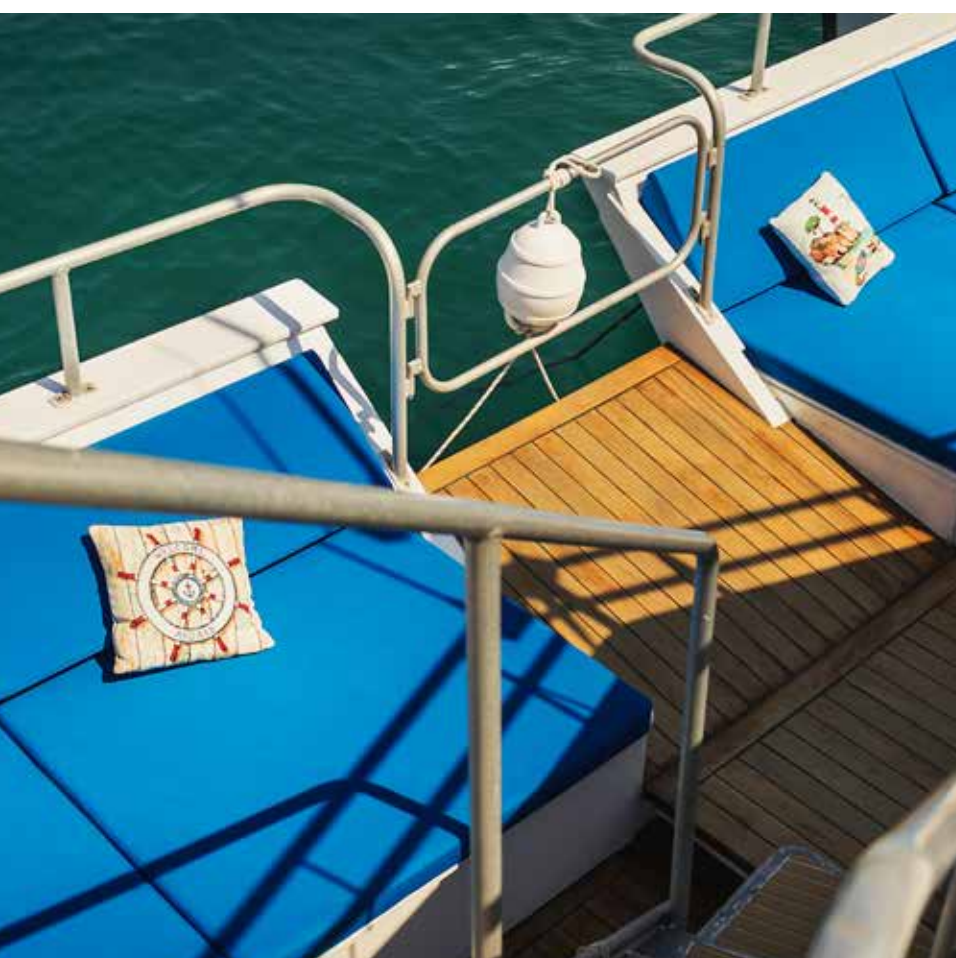

SEAWARD

CATAMARAN RAPTUS II

ONBOARD COMFORTS

Wide and functional spaces with 2 living areas:

Lounge area with wooden tables, wooden chairs, modular sofa and deck chairs. Freshwater shower in the aft

Kitchen: 1 fridge and 2 chillers, kitchen top and sink, portable icebox

Bathroom: toilet bowl, sink and shower

Disabled access

Piano bar and DJ workstation
(on request)

TECHNICAL DETAILS

LENGTH

15 meters

WIDTH

8.65 meters

SURFACE

approx. 120 sqm

PASSENGER CAPACITY

50 people